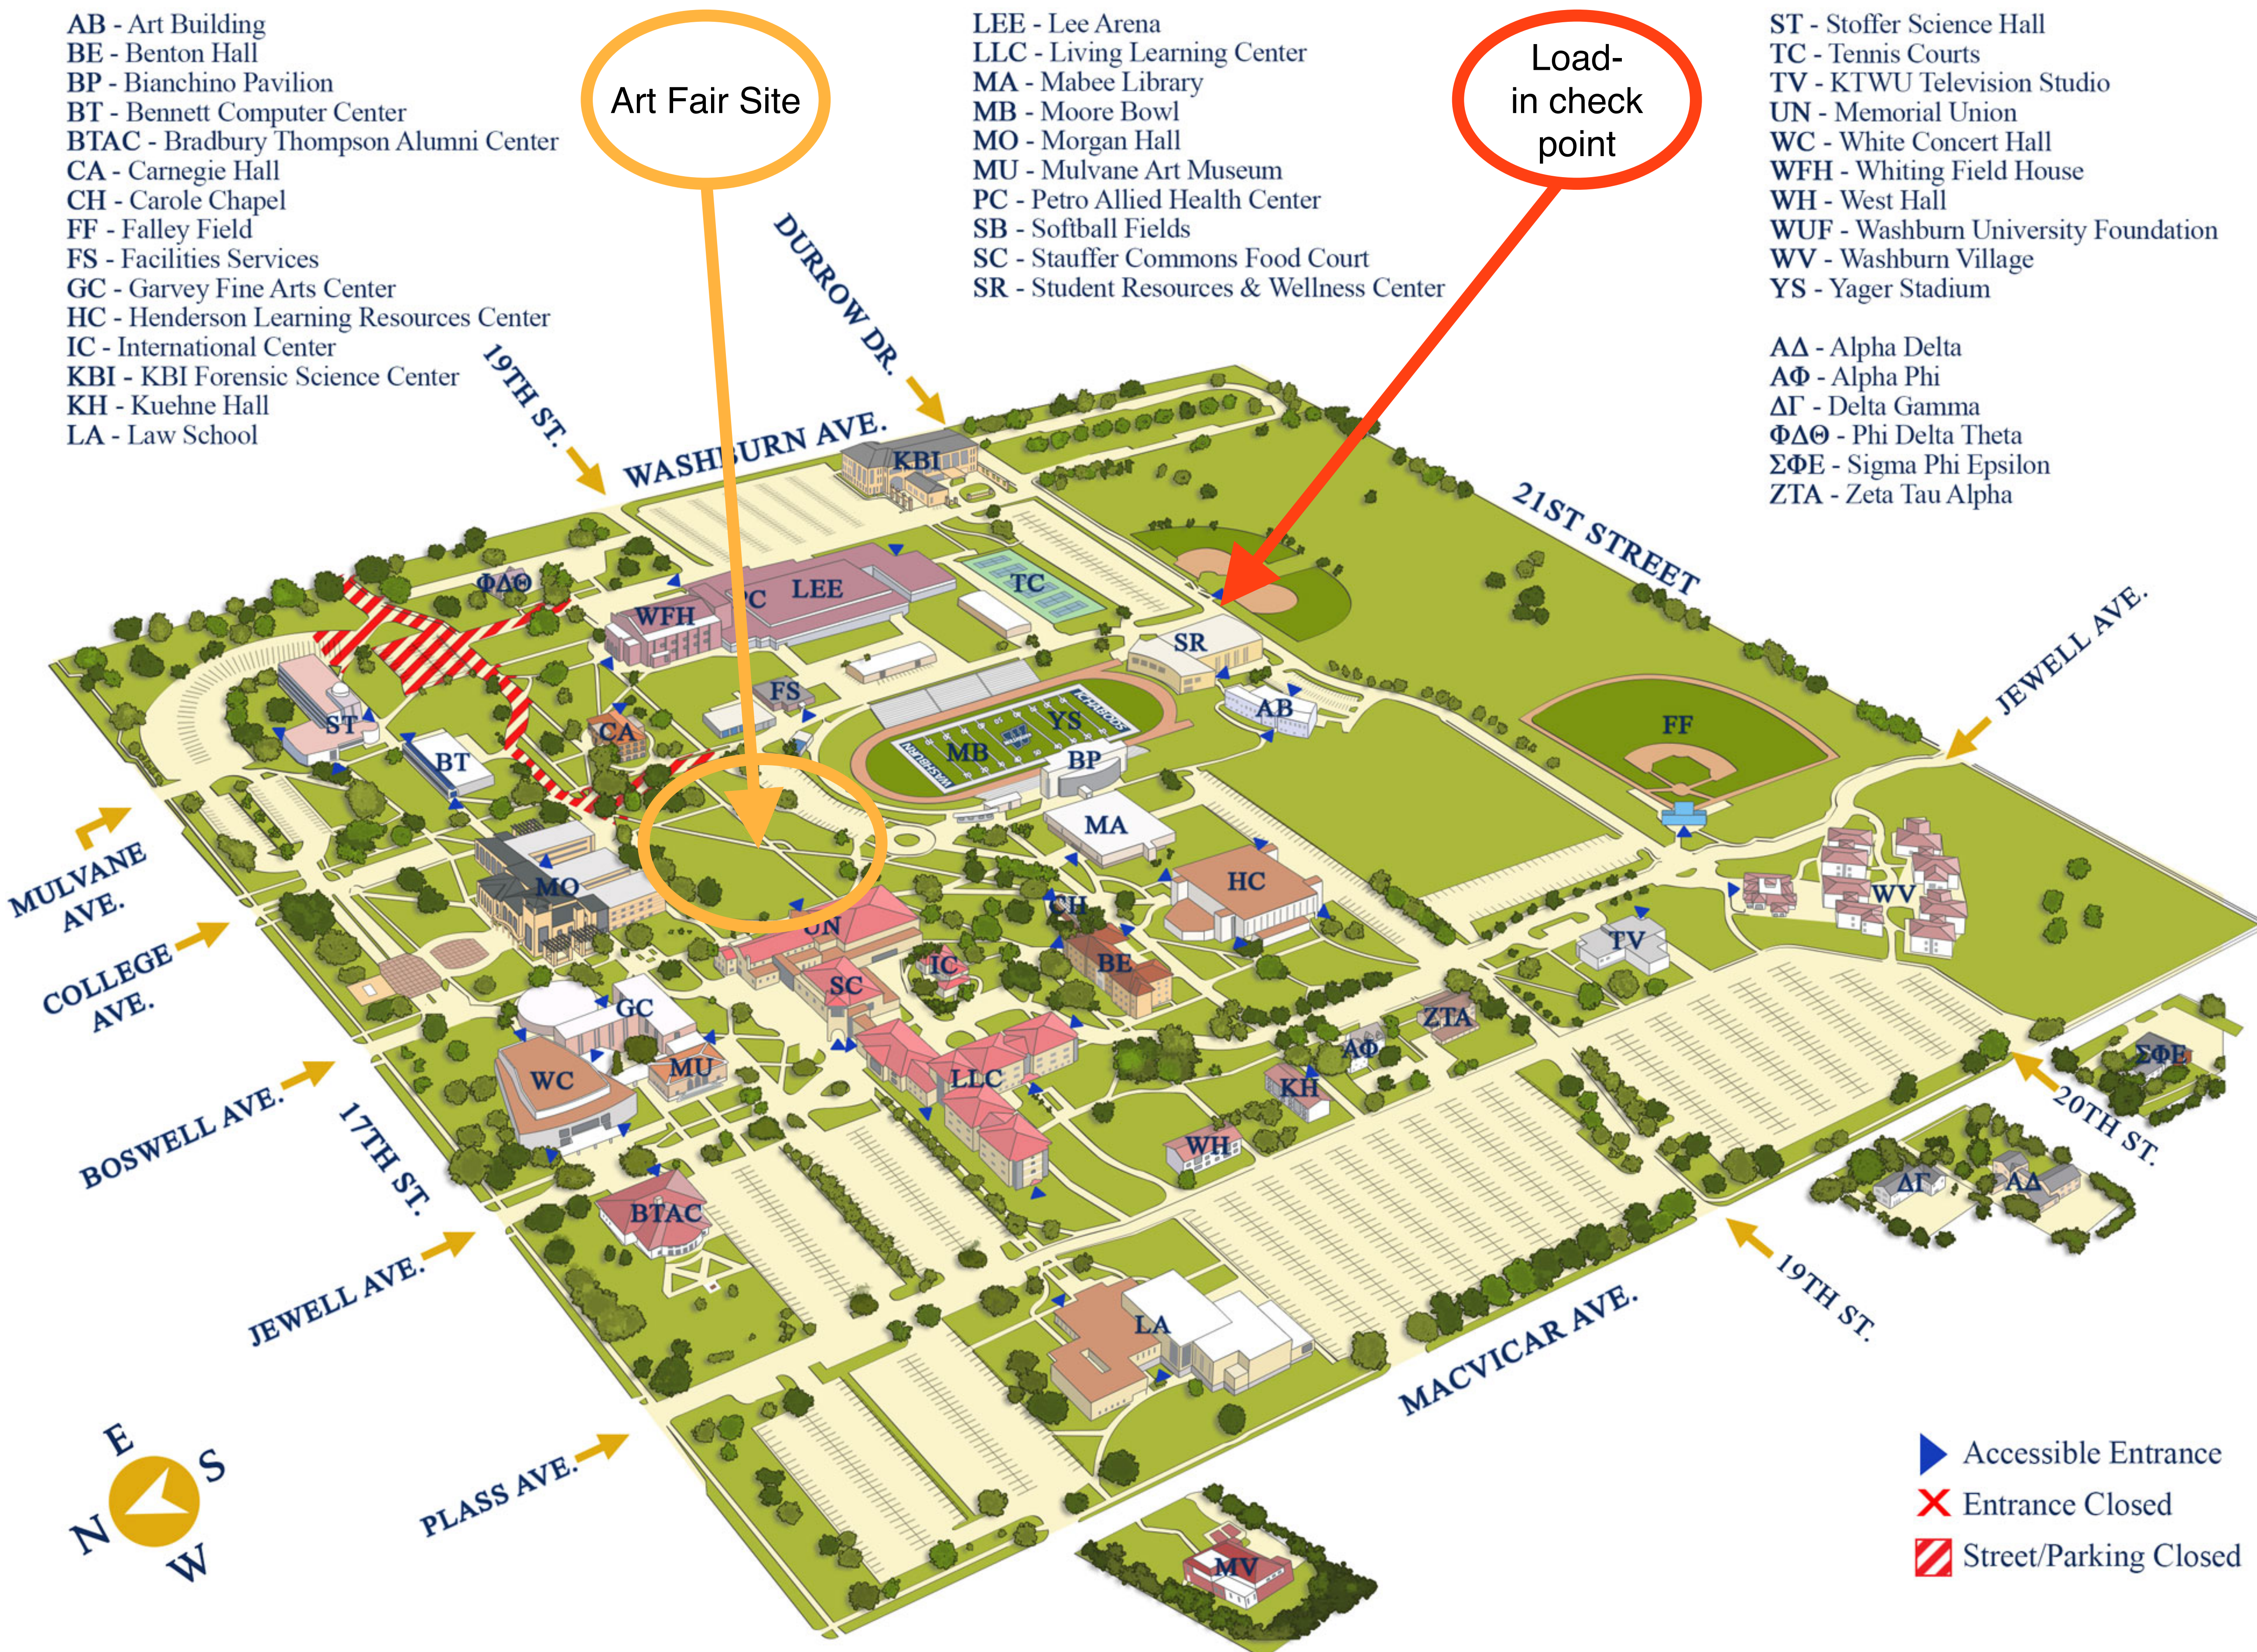

WASHBURN UNIVERSITY CAMPUS MAP

1700 SW College Ave., Topeka, Kansas 66621 • 785.670.1010

- AB - Art Building
- BE - Benton Hall
- BP - Bianchino Pavilion
- BT - Bennett Computer Center
- BTAC - Bradbury Thompson Alumni Center
- CA - Carnegie Hall
- CH - Carole Chapel
- FF - Falley Field
- FS - Facilities Services
- GC - Garvey Fine Arts Center
- HC - Henderson Learning Resources Center
- IC - International Center
- KBI - KBI Forensic Science Center
- KH - Kuehne Hall
- LA - Law School

- LEE - Lee Arena
- LLC - Living Learning Center
- MA - Mabee Library
- MB - Moore Bowl
- MO - Morgan Hall
- MU - Mulvane Art Museum
- PC - Petro Allied Health Center
- SB - Softball Fields
- SC - Stauffer Commons Food Court
- SR - Student Resources & Wellness Center

- ST - Stoffer Science Hall
- TC - Tennis Courts
- TV - KTWU Television Studio
- UN - Memorial Union
- WC - White Concert Hall
- WFH - Whiting Field House
- WH - West Hall
- WUF - Washburn University Foundation
- WV - Washburn Village
- YS - Yager Stadium

- ΑΔ - Alpha Delta
- ΑΦ - Alpha Phi
- ΔΓ - Delta Gamma
- ΦΔΘ - Phi Delta Theta
- ΣΦΕ - Sigma Phi Epsilon
- ZTA - Zeta Tau Alpha

Art Fair Site

Load-in checkpoint

-  Accessible Entrance
-  Entrance Closed
-  Street/Parking Closed